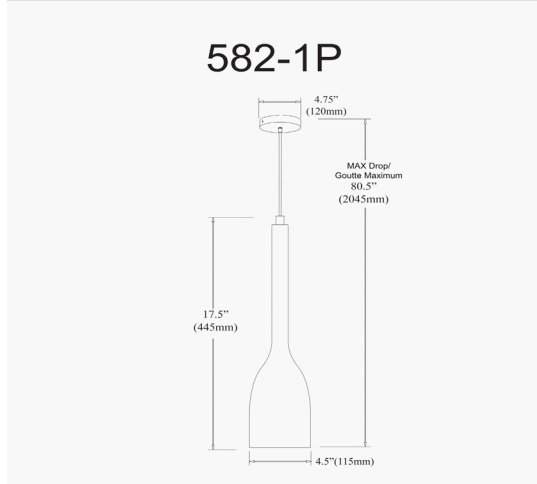

582-1P-BK - 1LT Pendant, Matte Black Finish

1 Light Pendant, Matte Black Finish

Height	17.5"
Width/Length	4.5"
Depth	4.5"
Weight	1 lbs
Body Material	Aluminum
Finish/Color	Black
Type of Finish	Painted
Light Qty	1
Light Base	GU10
Light Max Watt	50
Light Inc	No

Dimmable	Dimmable
LED Compatible	LED Compatible
Total Wattage	50W

Rated For	Damp Location
Voltage	120V
Approval	cUL or equivalent
Warranty	1 Year Limited
Install Position	Ceiling
Extension Length	72

Date:	Notes:
Fixture Type:	
Job Name:	