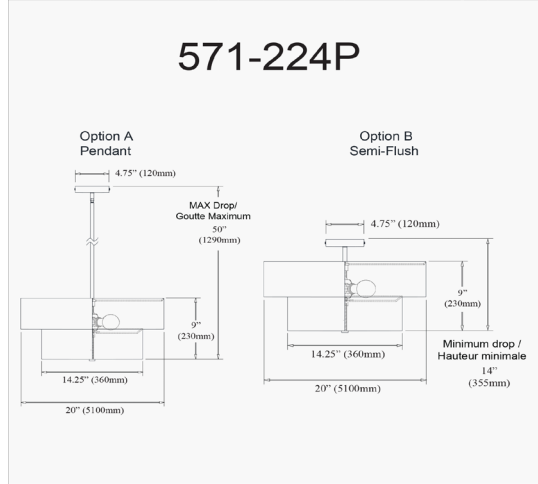

571-224P-SC-WH - Everly 4LT Incand 2 Tier Pendant, SC w/ WH Shade

4 Light Incandescent 2 Tier Pendant, Satin Chrome with White Shade

Height	9"
Width/Length	20"
Depth	20"
Weight	8 lbs

Body Material	Metal
Finish/Color	Satin Chrome
Type of Finish	Electroplated

Light Qty	4
Light Base	E26
Light Max Watt	60
Light Inc	No

Dimmable	Dimmable
LED Compatible	LED Compatible
Total Wattage	240W

Second Material	Fabric
Second Finish/Color	White

Rated For	Dry Location
Voltage	120V

Approval	cUL or equivalent
Warranty	1 Year Limited
Install Position	Ceiling

Extension Length 43 (4+8+11+20)

Date:	Notes:
Fixture Type:	
Job Name:	

Lighting | LED | Shades | Custom Designs

www.dainolite.com | 1-888-564-1262 | dainolite@dainolite.com