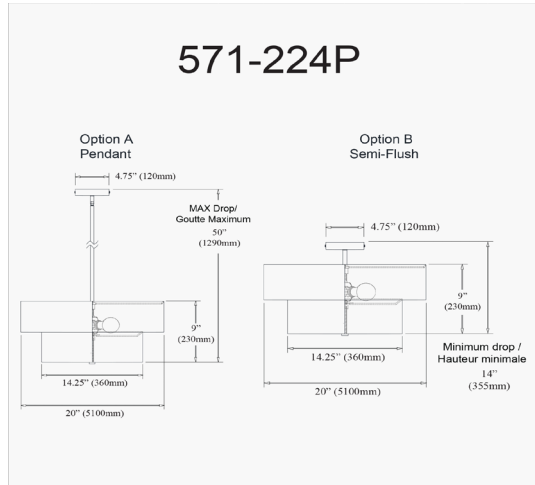

571-224P-MB-WH - Everly 4LT Incand 2 Tier Pendant, MB w/ WH Shade

4 Light Incandescent 2 Tier Pendant, Matte Black with White Shade

Height	9"
Width/Length	20"
Depth	20"
Weight	8 lbs

Body Material	Metal
Finish/Color	Black
Type of Finish	Painted

Light Qty	4
Light Base	E26
Light Max Watt	60
Light Inc	No

Dimmable	Dimmable
LED Compatible	LED Compatible
Total Wattage	240W

Second Material	Fabric
Second Finish/Color	White

Rated For	Dry Location
Voltage	120V

Approval	cUL or equivalent
Warranty	1 Year Limited
Install Position	Ceiling

Extension Length	39 (8+11+20)
-------------------------	--------------

Date:	Notes:
Fixture Type:	
Job Name:	

Lighting | LED | Shades | Custom Designs