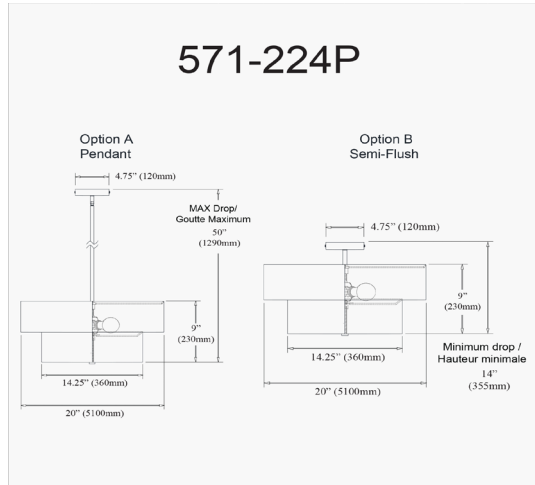

# 571-224P-MB-BK - Everly 4LT Incand 2 Tier Pendant, MB w/ BK Shade

4 Light Incandescent 2 Tier Pendant, Matte Black with Black Shade

<b>Height</b>	9"
<b>Width/Length</b>	20"
<b>Depth</b>	20"
<b>Weight</b>	8 lbs

<b>Body Material</b>	Metal
<b>Finish/Color</b>	Black
<b>Type of Finish</b>	Painted

<b>Light Qty</b>	4
<b>Light Base</b>	E26
<b>Light Max Watt</b>	60
<b>Light Inc</b>	No

<b>Dimmable</b>	Dimmable
<b>LED Compatible</b>	LED Compatible
<b>Total Wattage</b>	240W

<b>Extension Length</b>	43 (4+8+11+20)
-------------------------	----------------

Date:	Notes:
Fixture Type:	
Job Name:	

Lighting | LED | Shades | Custom Designs

[www.dainolite.com](http://www.dainolite.com) | 1-888-564-1262 | [dainolite@dainolite.com](mailto:dainolite@dainolite.com)