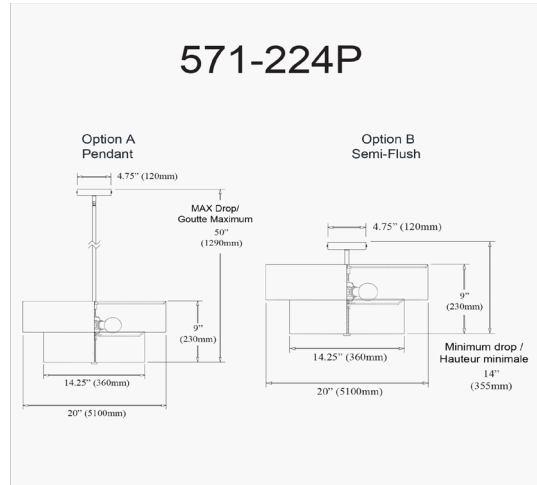

# 571-224P-AGB-WH - Everly 4LT Incand 2 Tier Pendant, AGB w/ WH Shade

4 Light Incandescent 2 Tier Pendant, Aged Brass with White Shade

<b>Height</b>	9"
<b>Width/Length</b>	20"
<b>Depth</b>	20"
<b>Weight</b>	8 lbs

<b>Body Material</b>	Metal
<b>Finish/Color</b>	Aged Brass
<b>Type of Finish</b>	Electroplated

<b>Light Qty</b>	4
<b>Light Base</b>	E26
<b>Light Max Watt</b>	60
<b>Light Inc</b>	No

<b>Dimmable</b>	Dimmable
<b>LED Compatible</b>	LED Compatible
<b>Total Wattage</b>	240W

<b>Extension Length</b>	43 (4+8+11+20)
-------------------------	----------------

Date:	Notes:
Fixture Type:	
Job Name:	

Lighting | LED | Shades | Custom Designs

[www.dainolite.com](http://www.dainolite.com) | 1-888-564-1262 | [dainolite@dainolite.com](mailto:dainolite@dainolite.com)