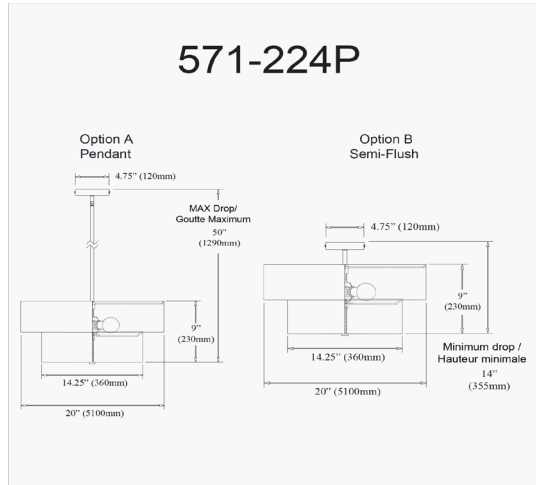

571-224P-AGB-GRY - Everly 4LT Incand 2 Tier Pendant, AGB w/ GRY Shade

4 Light Incandescent 2 Tier Pendant, Aged Brass with Grey Shade

Height	9"
Width/Length	20"
Depth	20"
Weight	8 lbs

Body Material	Metal
Finish/Color	Aged Brass
Type of Finish	Electroplated

Light Qty	4
Light Base	E26
Light Max Watt	60
Light Inc	No

Dimmable	Dimmable
LED Compatible	LED Compatible
Total Wattage	240W

Second Material	Fabric
Second Finish/Color	Grey

Rated For	Dry Location
Voltage	120V

Approval	cUL or equivalent
Warranty	1 Year Limited
Install Position	Ceiling

Extension Length 43 (4+8+11+20)

Date:	Notes:
Fixture Type:	
Job Name:	

Lighting | LED | Shades | Custom Designs

www.dainolite.com | 1-888-564-1262 | dainolite@dainolite.com