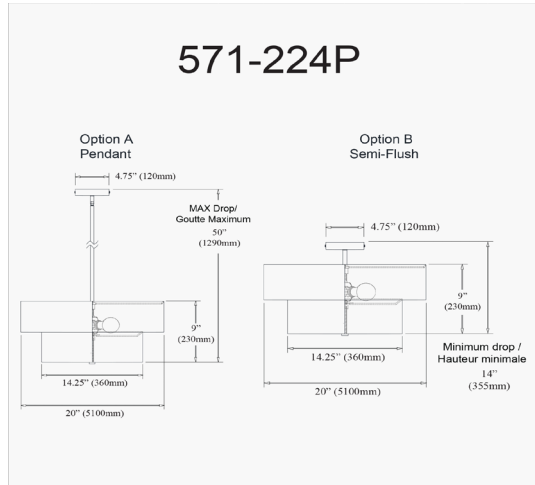

571-224P-AGB-BK - Everly 4LT Incand 2 Tier Pendant, AGB w/ BK Shade

4 Light Incandescent 2 Tier Pendant, Aged Brass with Black Shade

Height	9"
Width/Length	20"
Depth	20"
Weight	8 lbs

Body Material	Metal
Finish/Color	Aged Brass
Type of Finish	Electroplated

Light Qty	4
Light Base	E26
Light Max Watt	60
Light Inc	No

Dimmable	Dimmable
LED Compatible	LED Compatible
Total Wattage	240W

Second Material	Fabric
Second Finish/Color	Black

Rated For	Dry Location
Voltage	120V

Approval	cUL or equivalent
Warranty	1 Year Limited
Install Position	Ceiling

Extension Length 43 (4+8+11+20)

Date:	Notes:
Fixture Type:	
Job Name:	

Lighting | LED | Shades | Custom Designs

www.dainolite.com | 1-888-564-1262 | dainolite@dainolite.com