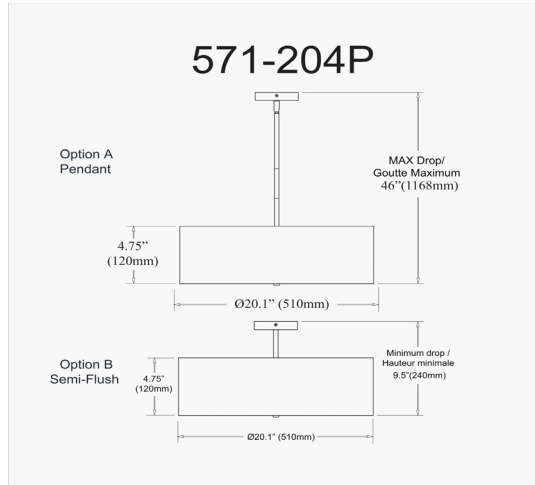

# 571-204P-SC-GRY - Everly 4LT Incandescent Pendant SC w/ Grey Shade

4 Light Incandescent Pendant Satin Chrome with Grey Shade

<b>Height</b>	5"
<b>Width/Length</b>	20"
<b>Depth</b>	20"
<b>Weight</b>	6 lbs
<b>Body Material</b>	Fabric
<b>Finish/Color</b>	Grey
<b>Type of Finish</b>	Fabric
<b>Light Qty</b>	4
<b>Light Base</b>	E26
<b>Light Max Watt</b>	60
<b>Light Inc</b>	No

<b>Dimmable</b>	Dimmable
<b>LED Compatible</b>	LED Compatible
<b>Total Wattage</b>	240W
<b>Second Material</b>	Metal
<b>Second Finish/Color</b>	Satin Chrome
<b>Second Type of Finish</b>	Electroplated
<b>Rated For</b>	Dry Location
<b>Voltage</b>	120V
<b>Approval</b>	cUL or equivalent
<b>Warranty</b>	1 Year Limited
<b>Install Position</b>	Ceiling
<b>Extension Length</b>	43 (4+8+11+20)