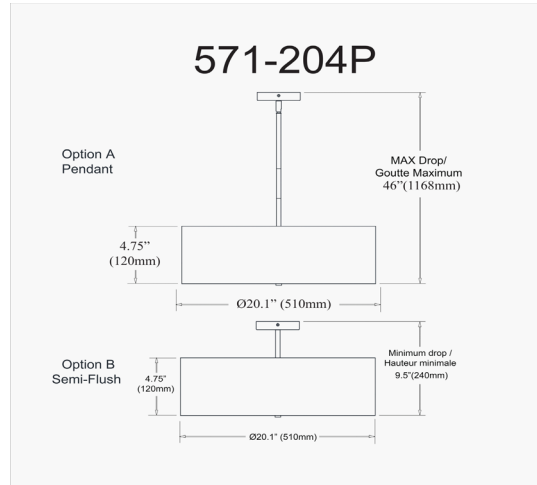

571-204P-PC-WH - Everly 4LT Incandescent Pendant PC w/ White Shade

4 Light Incandescent Pendant Polished Chrome with White Shade

Height	5"
Width/Length	20"
Depth	20"
Weight	6 lbs

Body Material	Fabric
Finish/Color	White
Type of Finish	Fabric

Light Qty	4
Light Base	E26
Light Max Watt	60
Light Inc	No

Dimmable	Dimmable
LED Compatible	LED Compatible
Total Wattage	240W

Second Material	Metal
Second Finish/Color	Polished Chrome
Second Type of Finish	Electroplated

Rated For	Dry Location
Voltage	120V

Approval	cUL or equivalent
Warranty	1 Year Limited
Install Position	Ceiling

Extension Length 43 (4+8+11+20)

Date:	Notes:
Fixture Type:	
Job Name:	

Lighting | LED | Shades | Custom Designs