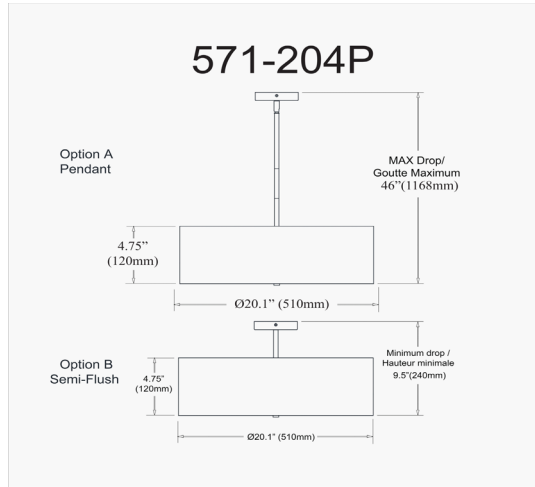

571-204P-PC-BK - Everly 4LT Incandescent Pendant PC w/ Black Shade

4 Light Incandescent Pendant Polished Chrome with Black Shade

Height	5"
Width/Length	20"
Depth	20"
Weight	6 lbs
Body Material	Fabric
Finish/Color	Black
Type of Finish	Fabric
Light Qty	4
Light Base	E26
Light Max Watt	60
Light Inc	No

Dimmable	Dimmable
LED Compatible	LED Compatible
Total Wattage	240W
Second Material	Metal
Second Finish/Color	Polished Chrome
Second Type of Finish	Electroplated
Rated For	Dry Location
Voltage	120V
Approval	cUL or equivalent
Warranty	1 Year Limited
Install Position	Ceiling
Extension Length	43 (4+8+11+20)