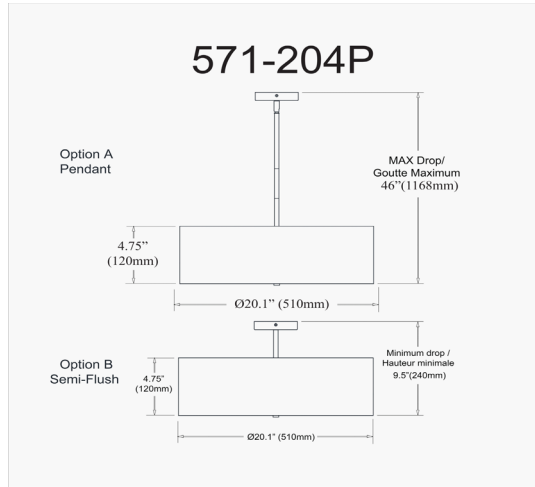

571-204P-MB-WH - Everly 4LT Incandescent Pendant MB w/ White Shade

4 Light Incandescent Pendant, Matte Black with White Shade

Height	5"
Width/Length	20"
Depth	20"
Weight	6 lbs
Body Material	Fabric
Finish/Color	White
Type of Finish	Satin
Light Qty	4
Light Base	E26
Light Max Watt	60
Light Inc	No

Dimmable	Dimmable
LED Compatible	LED Compatible
Total Wattage	240W
Second Material	Metal
Second Finish/Color	Black
Second Type of Finish	Painted
Rated For	Dry Location
Voltage	120V
Approval	cUL or equivalent
Warranty	1 Year Limited
Install Position	Ceiling
Extension Length	43 (4+8+11+20)