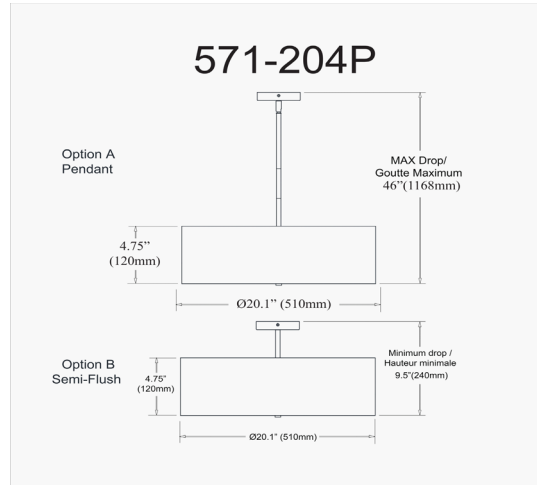

571-204P-MB-BK - Everly 4LT Incandescent Pendant MB w/ Black Shade

4 Light Incandescent Pendant, Matte Black with Black Shade

Height	5"
Width/Length	20"
Depth	20"
Weight	6 lbs

Body Material	Fabric
Finish/Color	Black
Type of Finish	Satin

Light Qty	4
Light Base	E26
Light Max Watt	60
Light Inc	No

Dimmable	Dimmable
LED Compatible	LED Compatible
Total Wattage	240W

Second Material	Metal
Second Finish/Color	White
Second Type of Finish	Painted

Rated For	Dry Location
Voltage	120V

Approval	cUL or equivalent
Warranty	1 Year Limited
Install Position	Ceiling

Extension Length 43 (4+8+11+20)

Date:	Notes:
Fixture Type:	
Job Name:	

Lighting | LED | Shades | Custom Designs