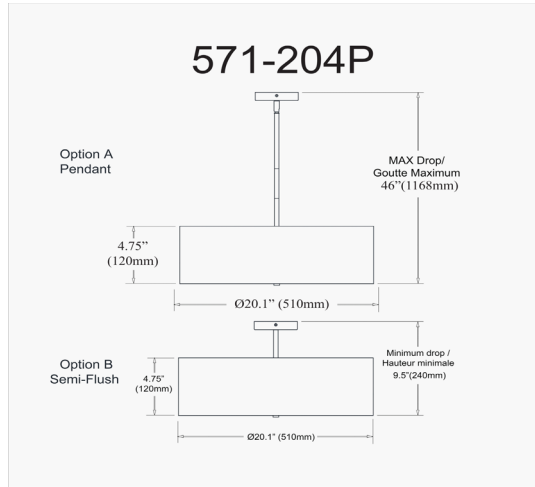

# 571-204P-AGB-BK - Everly 4LT Incandescent Pendant AGB w/ Black Shade

4 Light Incandescent Pendant Aged Brass with Black Shade

<b>Height</b>	5"
<b>Width/Length</b>	20"
<b>Depth</b>	20"
<b>Weight</b>	6 lbs

<b>Body Material</b>	Fabric
<b>Finish/Color</b>	Black
<b>Type of Finish</b>	Fabric

<b>Light Qty</b>	4
<b>Light Base</b>	E26
<b>Light Max Watt</b>	60
<b>Light Inc</b>	No

<b>Dimmable</b>	Dimmable
<b>LED Compatible</b>	LED Compatible
<b>Total Wattage</b>	240W

**Extension Length** 43 (4+8+11+20)

Date:	Notes:
Fixture Type:	
Job Name:	

Lighting | LED | Shades | Custom Designs

[www.dainolite.com](http://www.dainolite.com) | 1-888-564-1262 | [dainolite@dainolite.com](mailto:dainolite@dainolite.com)