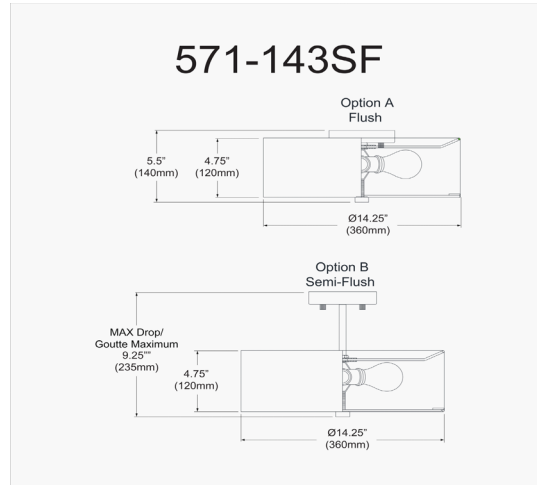

571-143SF-SC-GRY - Everly 3LT Incandescent Semi-Flush SC w/ Grey Shade

3 Light Incandescent Semi Flush Satin Chrome Finish with Grey Shade

Height	9.25"
Width/Length	14.25"
Depth	14.25"
Weight	3 lbs

Body Material	Fabric
Finish/Color	Grey
Type of Finish	Fabric

Light Qty	3
Light Base	E26
Light Max Watt	60
Light Inc	No

Dimmable	Dimmable
LED Compatible	LED Compatible
Total Wattage	180W

Second Material	Metal
Second Finish/Color	Satin Chrome
Second Type of Finish	Electroplated