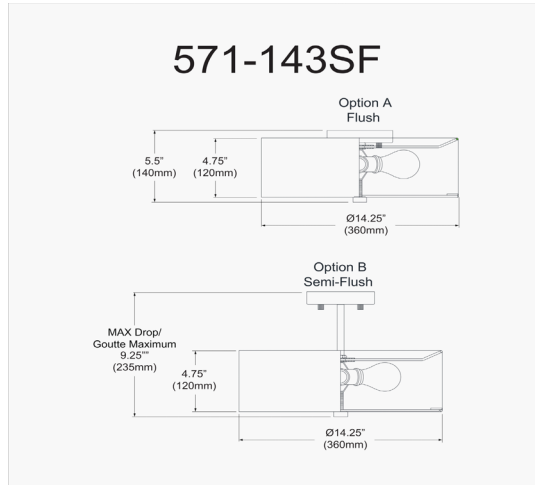

571-143SF-SC-BK - Everly 3LT Incandescent Semi-Flush SC w/ Black Shade

3 Light Incandescent Semi Flush Satin Chrome Finish with Black Shade

Height	9.25"
Width/Length	14.25"
Depth	14.25"
Weight	3 lbs
Body Material	Fabric
Finish/Color	Black
Type of Finish	Fabric
Light Qty	3
Light Base	E26
Light Max Watt	60
Light Inc	No

Dimmable	Dimmable
LED Compatible	LED Compatible
Total Wattage	180W
Second Material	Metal
Second Finish/Color	Satin Chrome
Second Type of Finish	Electroplated
Rated For	Dry Location
Voltage	120V
Approval	cUL or equivalent
Warranty	1 Year Limited
Install Position	Ceiling
Extension Length	4