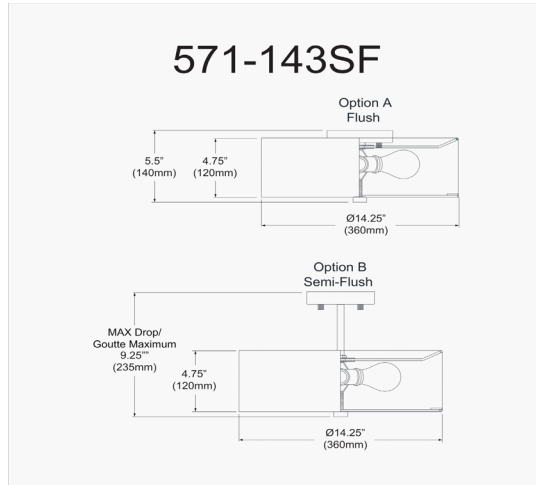

571-143SF-PC-GRY - Everly 3LT Incandescent Semi-Flush PC w/ Grey Shade

3 Light Incandescent Semi Flush Polished Chrome Finish with Grey Shade

Height	9.25"
Width/Length	14.25"
Depth	14.25"
Weight	3 lbs

Body Material	Fabric
Finish/Color	Grey
Type of Finish	Fabric

Light Qty	3
Light Base	E26
Light Max Watt	60
Light Inc	No

Dimmable	Dimmable
LED Compatible	LED Compatible
Total Wattage	180W

Second Material	Metal
Second Finish/Color	Polished Chrome
Second Type of Finish	Electroplated