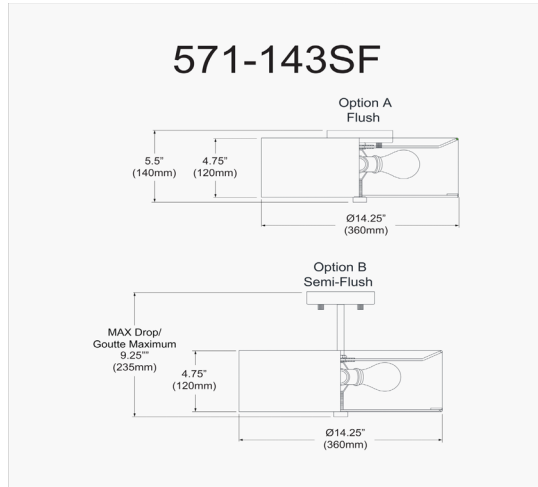

571-143SF-PC-BK - Everly 3LT Incandescent Semi-Flush PC w/ Black Shade

3 Light Incandescent Semi Flush Polished Chrome Finish with Black Shade

Height	9.25"
Width/Length	14.25"
Depth	14.25"
Weight	3 lbs
Body Material	Fabric
Finish/Color	Black
Type of Finish	Fabric
Light Qty	3
Light Base	E26
Light Max Watt	60
Light Inc	No

Dimmable	Dimmable
LED Compatible	LED Compatible
Total Wattage	180W
Second Material	Metal
Second Finish/Color	Polished Chrome
Second Type of Finish	Electroplated
Rated For	Dry Location
Voltage	120V
Approval	cUL or equivalent
Warranty	1 Year Limited
Install Position	Ceiling
Extension Length	4