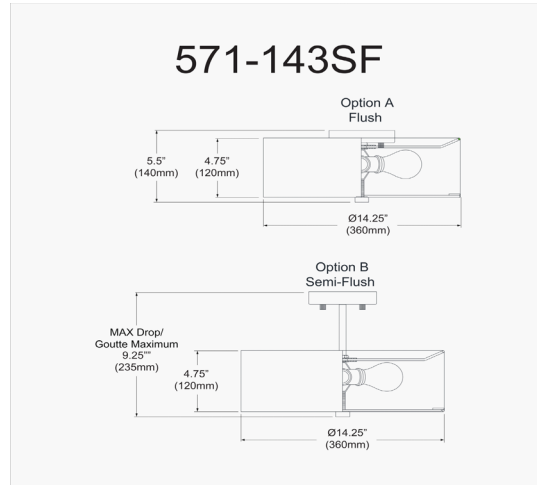

571-143SF-MB-WH - Everly 3LT Semi-Flush MB w/ White Shade

3 Light Incandescent Matte Black Semi-Flush Fixture w/ White Shade

Height	9.25"
Width/Length	14.25"
Depth	14.25"
Weight	3 lbs

Body Material	Fabric
Finish/Color	White
Type of Finish	Fabric

Light Qty	3
Light Base	E26
Light Max Watt	60
Light Inc	No

Dimmable	Dimmable
LED Compatible	LED Compatible
Total Wattage	180W

Second Material	Metal
Second Finish/Color	Black
Second Type of Finish	Painted