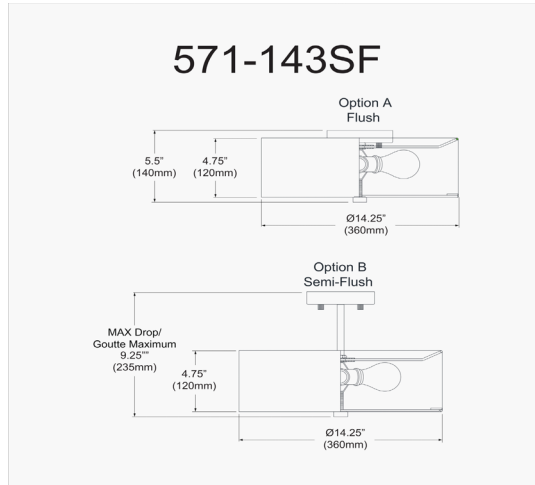

# 571-143SF-MB-GRY - Everly 3LT Semi-Flush MB w/ Grey Shade

3 Light Incandescent Matte Black Semi-Flush Fixture w/ Grey Shade

<b>Height</b>	9.25"
<b>Width/Length</b>	14.25"
<b>Depth</b>	14.25"
<b>Weight</b>	3 lbs
<b>Body Material</b>	Fabric
<b>Finish/Color</b>	Grey
<b>Type of Finish</b>	Fabric
<b>Light Qty</b>	3
<b>Light Base</b>	E26
<b>Light Max Watt</b>	60
<b>Light Inc</b>	No

<b>Dimmable</b>	Dimmable
<b>LED Compatible</b>	LED Compatible
<b>Total Wattage</b>	180W
<b>Second Material</b>	Metal
<b>Second Finish/Color</b>	Black
<b>Second Type of Finish</b>	Painted
<b>Rated For</b>	Dry Location
<b>Voltage</b>	120V
<b>Approval</b>	cUL or equivalent
<b>Warranty</b>	1 Year Limited
<b>Install Position</b>	Ceiling
<b>Extension Length</b>	4