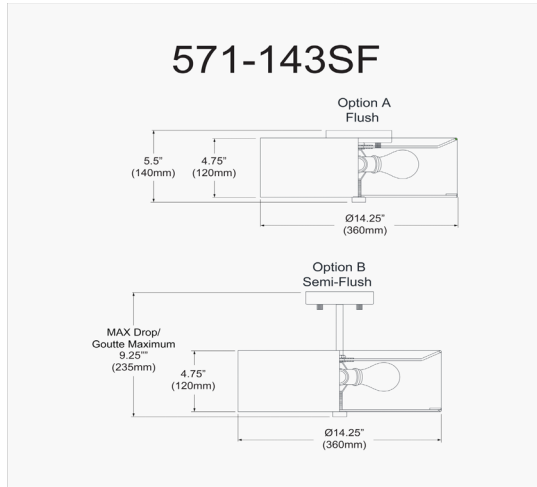

# 571-143SF-MB-BK - Everly 3LT Semi-Flush MB w/ Black Shade

3 Light Incandescent Matte Black Semi-Flush Fixture w/ Black Shade

<b>Height</b>	9.25"
<b>Width/Length</b>	14.25"
<b>Depth</b>	14.25"
<b>Weight</b>	3 lbs
<b>Body Material</b>	Fabric
<b>Finish/Color</b>	Black
<b>Type of Finish</b>	Fabric
<b>Light Qty</b>	3
<b>Light Base</b>	E26
<b>Light Max Watt</b>	60
<b>Light Inc</b>	No

<b>Dimmable</b>	Dimmable
<b>LED Compatible</b>	LED Compatible
<b>Total Wattage</b>	180W
<b>Second Material</b>	Metal
<b>Second Finish/Color</b>	White
<b>Second Type of Finish</b>	Painted
<b>Rated For</b>	Dry Location
<b>Voltage</b>	120V
<b>Approval</b>	cUL or equivalent
<b>Warranty</b>	1 Year Limited
<b>Install Position</b>	Ceiling
<b>Extension Length</b>	4