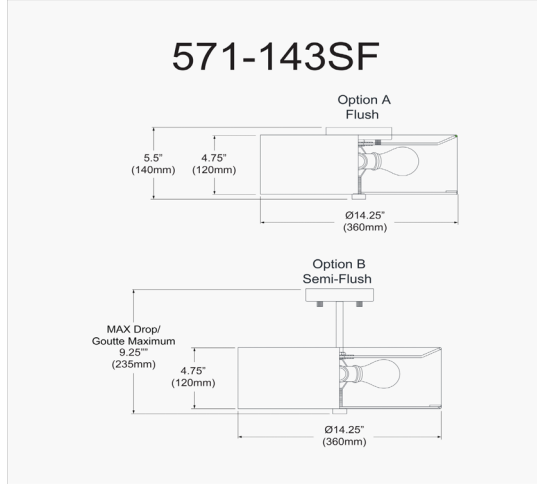

571-143SF-MB-BK - Everly 3LT Semi-Flush MB w/ Black Shade

3 Light Incandescent Matte Black Semi-Flush Fixture w/ Black Shade

Height	9.25"
Width/Length	14.25"
Depth	14.25"
Weight	3 lbs
Body Material	Fabric
Finish/Color	Black
Type of Finish	Fabric
Light Qty	3
Light Base	E26
Light Max Watt	60
Light Inc	No

Dimmable	Dimmable
LED Compatible	LED Compatible
Total Wattage	180W
Second Material	Metal
Second Finish/Color	White
Second Type of Finish	Painted
Rated For	Dry Location
Voltage	120V
Approval	cUL or equivalent
Warranty	1 Year Limited
Install Position	Ceiling
Extension Length	4