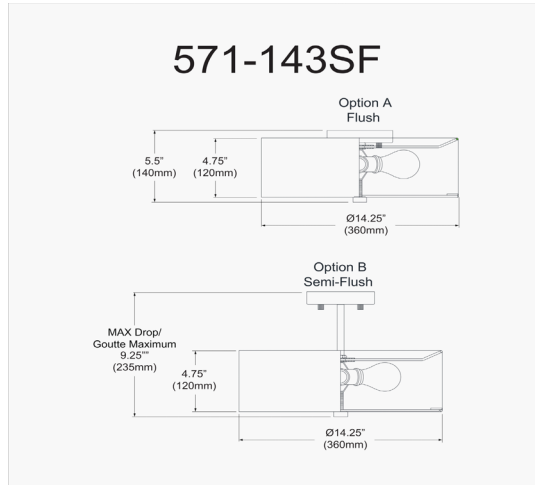

# 571-143SF-AGB-WH - Everly 3LT Incandescent Semi-Flush AGB w/ White Shade

3 Light Incandescent Semi-Flush Mount Aged Brass with White Shade

<b>Height</b>	9.25"
<b>Width/Length</b>	14.25"
<b>Depth</b>	14.25"
<b>Weight</b>	3 lbs

<b>Body Material</b>	Fabric
<b>Finish/Color</b>	White
<b>Type of Finish</b>	Fabric

<b>Light Qty</b>	3
<b>Light Base</b>	E26
<b>Light Max Watt</b>	60
<b>Light Inc</b>	No

<b>Dimmable</b>	Dimmable
<b>LED Compatible</b>	LED Compatible
<b>Total Wattage</b>	180W

<b>Extension Length</b>	4
-------------------------	---

Date:	Notes:
Fixture Type:	
Job Name:	

Lighting | LED | Shades | Custom Designs

[www.dainolite.com](http://www.dainolite.com) | 1-888-564-1262 | [dainolite@dainolite.com](mailto:dainolite@dainolite.com)