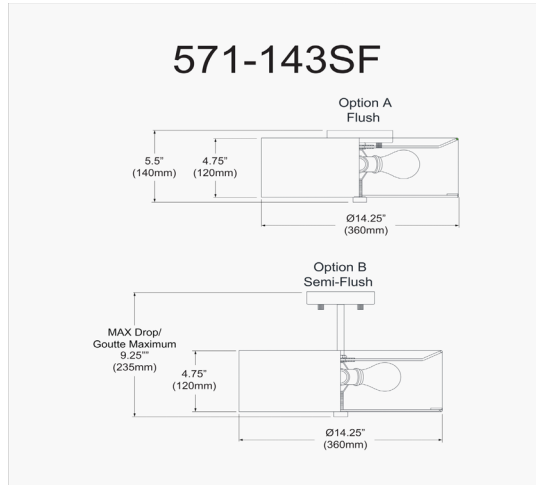

571-143SF-AGB-GRY - Everly 3LT Incandescent Semi-Flush AGB w/ Grey Shade

3 Light Incandescent Semi-Flush Mount Aged Brass with Grey Shade

Height	9.25"
Width/Length	14.25"
Depth	14.25"
Weight	3 lbs
Body Material	Fabric
Finish/Color	Grey
Type of Finish	Fabric
Light Qty	3
Light Base	E26
Light Max Watt	60
Light Inc	No

Dimmable	Dimmable
LED Compatible	LED Compatible
Total Wattage	180W
Second Material	Metal
Second Finish/Color	Aged Brass
Second Type of Finish	Electroplated
Rated For	Dry Location
Voltage	120V
Approval	cUL or equivalent
Warranty	1 Year Limited
Install Position	Ceiling
Extension Length	4