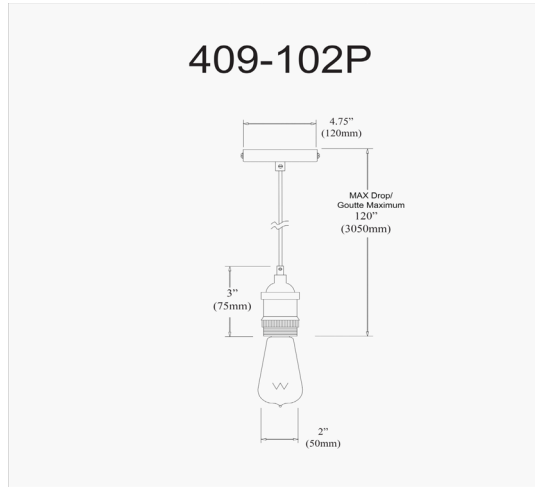

409-102P-SC - Vintage 1LT Pendant, Satin Chrome Finish

1 Light Pendant, Satin Chrome Finish, 10 foot cord

Height	3"
Width/Length	2"
Depth	2"
Weight	3 lbs

Body Material	Metal
Finish/Color	Satin Chrome
Type of Finish	Electroplated

Light Qty	1
Light Base	E26
Light Max Watt	60
Light Inc	No

Dimmable	Dimmable
LED Compatible	LED Compatible
Total Wattage	60W

Rated For	Dry Location
Voltage	120V

Approval	cUL or equivalent
Warranty	1 Year Limited
Install Position	Ceiling

Extension Length 120

Date:	Notes:
Fixture Type:	
Job Name:	

Lighting | LED | Shades | Custom Designs

www.dainolite.com | 1-888-564-1262 | dainolite@dainolite.com