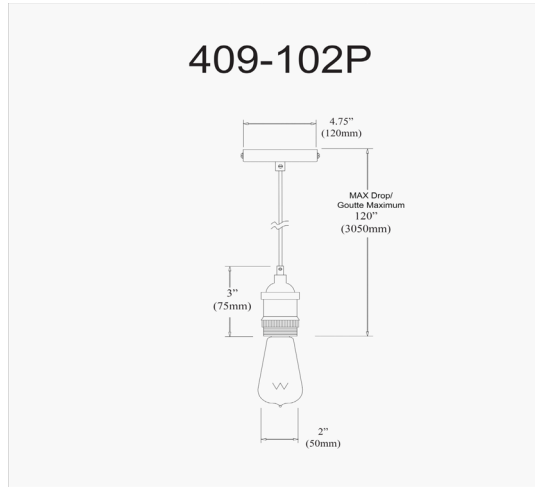

409-102P-SC - Vintage 1LT Pendant, Satin Chrome Finish

1 Light Pendant, Satin Chrome Finish, 10 foot cord

Height	3"
Width/Length	2"
Depth	2"
Weight	3 lbs

Body Material	Metal
Finish/Color	Satin Chrome
Type of Finish	Electroplated

Light Qty	1
Light Base	E26
Light Max Watt	60
Light Inc	No

Dimmable	Dimmable
LED Compatible	LED Compatible
Total Wattage	60W

Rated For	Dry Location
Voltage	120V

Approval	cUL or equivalent
Warranty	1 Year Limited
Install Position	Ceiling