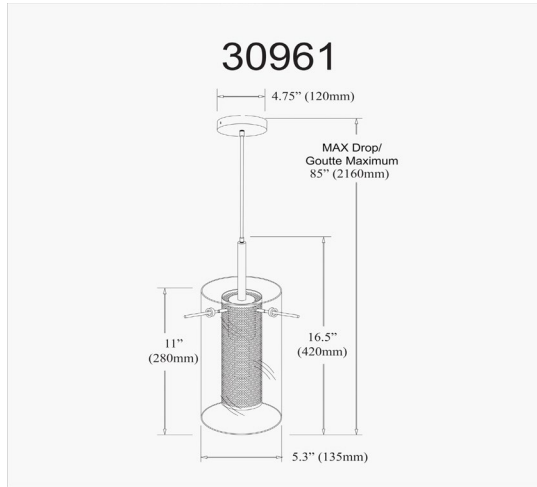

30961-CM-PC - Percy 1LT Metal and Glass Pendant

1 Light Pendant, Polished Chrome, Clear Glass / Steel Mesh

Height	16.75"
Width/Length	5.5"
Depth	5.5"
Weight	4 lbs

Body Material	Metal
Finish/Color	Polished Chrome
Type of Finish	Electroplated

Light Qty	1
Light Base	E26
Light Max Watt	100
Light Inc	No

Dimmable	Dimmable
LED Compatible	LED Compatible
Total Wattage	100W

Second Material	Glass
Second Finish/Color	Clear

Rated For	Dry Location
Voltage	120V