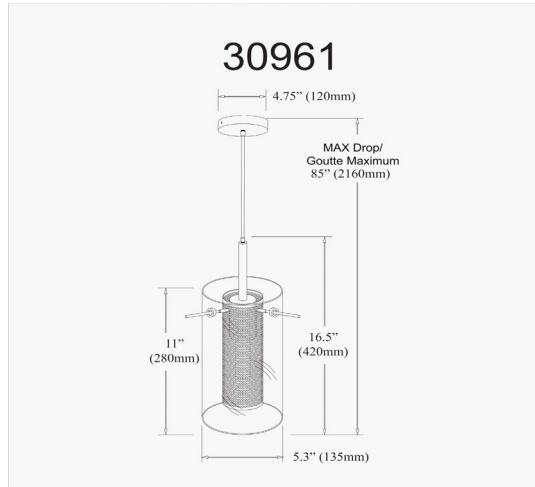

30961-CM-OBB - Percy 1LT Metal and Glass Pendant

1 Light Pendant, Oil Brushed Bronze, Clear Glass / Steel Mesh

Height	16.75"
Width/Length	5.5"
Depth	5.5"
Weight	4 lbs

Body Material	Metal
Finish/Color	Oil Brushed Bronze
Type of Finish	Electroplated

Light Qty	1
Light Base	E26
Light Max Watt	100
Light Inc	No

Dimmable	Dimmable
LED Compatible	LED Compatible
Total Wattage	100W

Second Material	Glass
Second Finish/Color	Clear

Rated For	Dry Location
Voltage	120V

Approval	cUL or equivalent
Warranty	1 Year Limited
Install Position	Ceiling

Extension Length	72
-------------------------	----

Date:	Notes:
Fixture Type:	
Job Name:	

Lighting | LED | Shades | Custom Designs