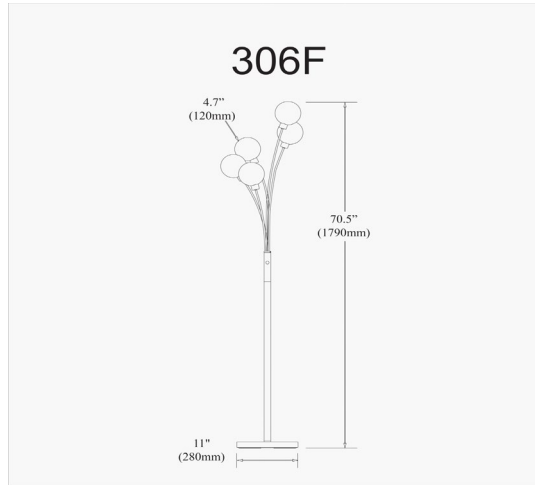

306F-SC - 5LT Incandescent Floor Lamp, SC w/White Glass

5 Light Incandescent Floor Lamp Satin Chrome Finish with White Glass

Height	70.5"
Width/Length	12.5"
Depth	12.5"
Weight	15 lbs

Body Material	Metal
Finish/Color	Satin Chrome
Type of Finish	Electroplated

Light Qty	5
Light Base	E12 T Type
Light Max Watt	25
Light Inc	No

Dimmable	Dimmable
LED Compatible	LED Compatible
Total Wattage	125W

Second Material	Glass
Second Finish/Color	White

Rated For	Dry Location
Voltage	120V