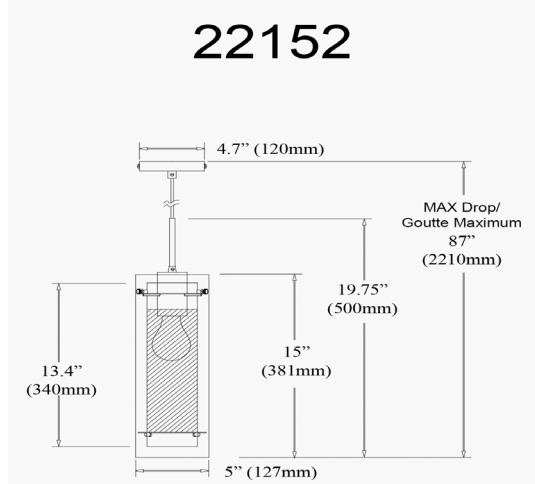

22152-CF-PC - Pasha Single Pendant Clear Frosted Glass

1 Light Pendant, Polished Chrome Finish, Clear Frosted Glass

Height	19.75"
Width/Length	5"
Depth	5"
Weight	4.5 lbs

Body Material	Metal
Finish/Color	Polished Chrome
Type of Finish	Electroplated

Light Qty	1
Light Base	E26
Light Max Watt	100
Light Inc	No

Dimmable	Dimmable
LED Compatible	LED Compatible
Total Wattage	100W

Second Material	Glass
Second Finish/Color	Clear
Second Type of Finish	Glass

Rated For	Dry Location
Voltage	120V