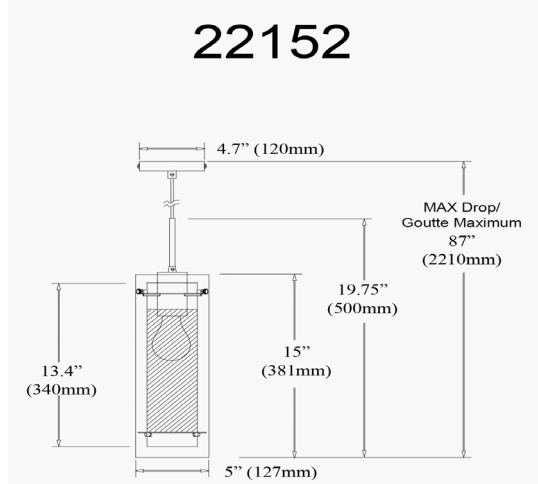

22152-CF-OBB - Pasha Single Pendant Clear Frosted Glass

1 Light Pendant, Oil Brushed Bronze Finish, Clear Frosted Glass

Height	19.75"
Width/Length	5"
Depth	5"
Weight	4.5 lbs

Body Material	Metal
Finish/Color	Oil Brushed Bronze
Type of Finish	Electroplated

Light Qty	1
Light Base	E26
Light Max Watt	100
Light Inc	No

Dimmable	Dimmable
LED Compatible	LED Compatible
Total Wattage	100W

Second Material	Glass
Second Finish/Color	Clear
Second Type of Finish	Glass

Rated For	Dry Location
Voltage	120V