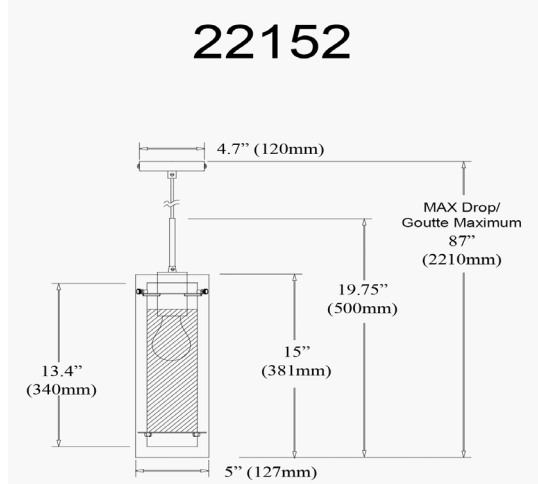

22152-CF-MB - Pasha 1LT Incandescent Pendant, MB with CLR/FR Glass

1 Light Incandescent Pendant, Matte Black with Clear / Frosted Glass

Height	19.75"
Width/Length	5"
Depth	5"
Weight	4.5 lbs

Body Material	Metal
Finish/Color	Black
Type of Finish	Painted

Light Qty	1
Light Base	E26
Light Max Watt	100
Light Inc	No

Dimmable	Dimmable
LED Compatible	LED Compatible
Total Wattage	100W

Second Material	Glass
Second Finish/Color	Clear/Frosted

Rated For	Damp Location
Voltage	120V