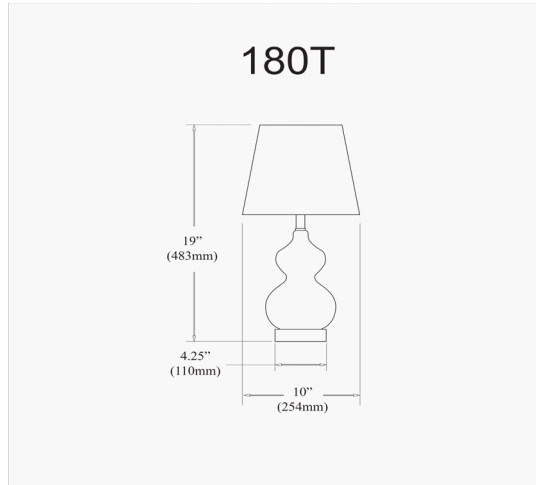

180T-WH - 1LT Incandescent Table Lamp, WH GL w/ White Shade

1 Light Incandescent Table Lamp White Glass Finish with White Shade

Height	19"
Width/Length	10"
Depth	10"
Weight	2 lbs

Body Material	Glass
Finish/Color	White
Type of Finish	Painted

Light Qty	1
Light Base	E26
Light Max Watt	60
Light Inc	No

Dimmable	Dimmable
LED Compatible	LED Compatible
Total Wattage	60W

Second Material	Metal
Second Finish/Color	Polished Chrome
Second Type of Finish	Electroplated