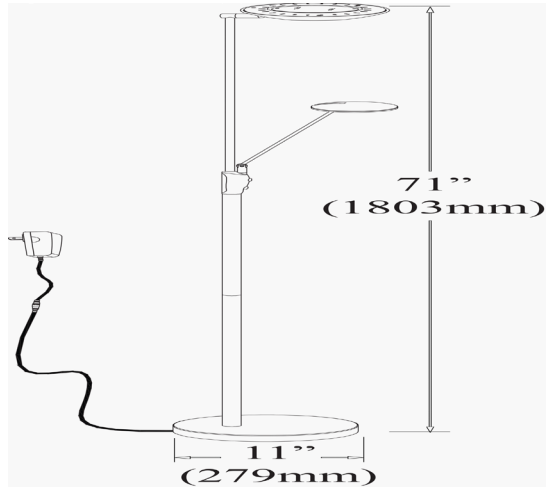

170LEDF-BK - Mother & Son Floor Lamp, Black Finish

Mother & Son LED Floor Lamp, Black Finish

LED

Height	72"
Width/Length	11.25"
Depth	11.25"
Weight	13 lbs

Body Material	Metal
Finish/Color	Black
Type of Finish	Painted

Light Qty	1
Light Base	LED
Light Max Watt	27
Light Inc	Yes
Light Lumens	2700
Light CRI	80+
Light CCT	3000K
Light Life	30000 Hours

Dimmable	Dimmable
LED Compatible	Integrated LED
Total Wattage	32W

Second Material	Metal
Second Finish/Color	Polished Chrome
Second Type of Finish	Electroplated