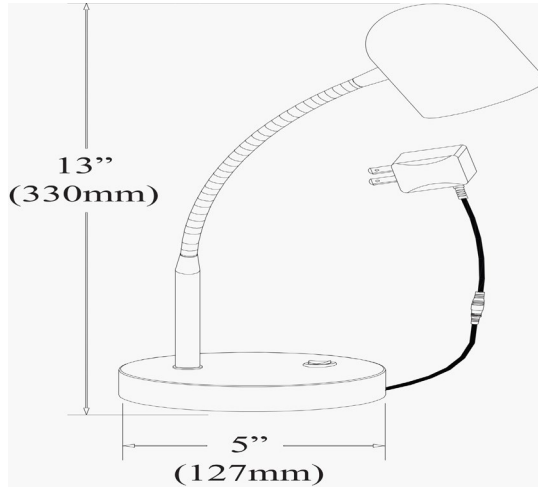

134LEDT-SC - 5W Table Lamp, Satin Chrome Finish

5 Watt LED Table Lamp, Satin Chrome Finish

Height	14"
Width/Length	6"
Depth	6"
Weight	2 lbs

Body Material	Metal
Finish/Color	Satin Chrome
Type of Finish	Electroplated

Light Qty	1
Light Base	LED
Light Max Watt	5
Light Inc	Yes
Light Lumens	400
Light CRI	80+
Light CCT	3000K
Light Life	30000 Hours

Dimmable	Not Dimmable
LED Compatible	Integrated LED
Total Wattage	5W

Second Material	Metal
Second Finish/Color	Polished Chrome
Second Type of Finish	Electroplated