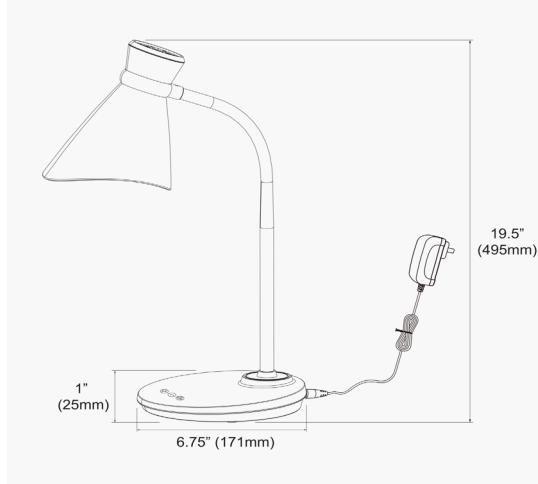

132LEDT-BK - 6W Desk Lamp, Black Finish

6W LED Desk Lamp, Black Finish

Height	16"
Width/Length	11"
Depth	7"
Weight	3 lbs

Body Material	Plastic
Finish/Color	Black
Type of Finish	Painted

Light Qty	1
Light Base	LED
Light Max Watt	6
Light Inc	Yes
Light Lumens	350
Light CRI	80+
Light CCT	3500K
Light Life	30000 Hours

Dimmable	Dimmable
LED Compatible	Integrated LED
Total Wattage	6W

Rated For	Dry Location
Voltage	120V

Approval	cUL or equivalent
Warranty	3 Years Limited
Install Position	Table/Desk

Date:	Notes:
Fixture Type:	
Job Name:	