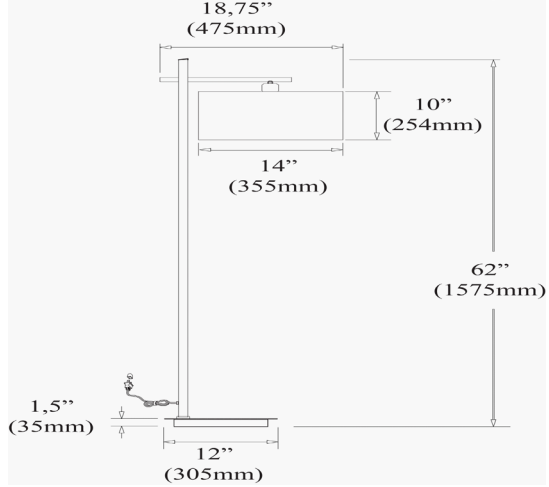

131F-SC - 1LT Floor Lamp, Satin Chrome Finish

1 Light Floor Lamp, Satin Chrome Finish

Height	62"
Width/Length	18.75"
Depth	14"
Weight	18 lbs

Body Material	Metal
Finish/Color	Satin Chrome
Type of Finish	Electroplated

Light Qty	1
Light Base	E26
Light Max Watt	100
Light Inc	No

Dimmable	Dimmable
LED Compatible	LED Compatible
Total Wattage	100W

Second Material	Fabric
Second Finish/Color	White
Second Type of Finish	Linen