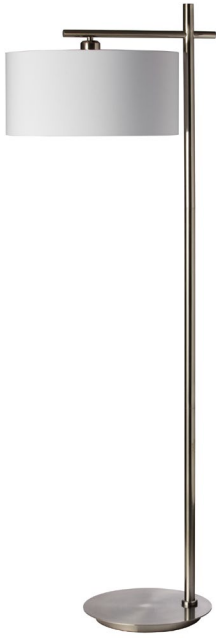

131F-SC - 1LT Floor Lamp, Satin Chrome Finish

1 Light Floor Lamp, Satin Chrome Finish

Height	62"
Width/Length	18.75"
Depth	14"
Weight	18 lbs

Body Material	Metal
Finish/Color	Satin Chrome
Type of Finish	Electroplated

Light Qty	1
Light Base	E26
Light Max Watt	100
Light Inc	No

Dimmable	Dimmable
LED Compatible	LED Compatible
Total Wattage	100W

Second Material	Fabric
Second Finish/Color	White
Second Type of Finish	Linen