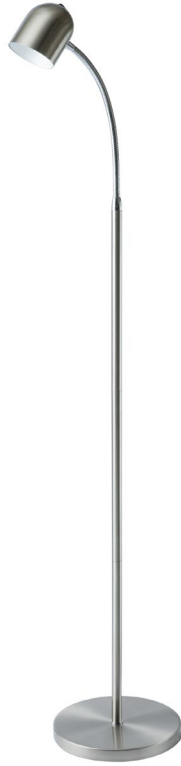

123LEDF-SC - 5W Floor Lamp, Satin Chrome Finish

5 Watt LED Floor Lamp, Satin Chrome Finish

Height	53	No. of Bulbs	1
Width/Length	8	LED Compatible	Integrated LED
Depth	8	Total Wattage	5
Weight	5		
Body Material	Metal	Second Material	Metal
Finish/Color	Satin Chrome	Second Finish/Color	Polished Chrome
Type of Finish	Electroplated	Second Type of Finish	Electroplated
Bulb 1 Amount	1	Rated For Voltage	Dry Location 120V
Bulb 1 Base Type	LED	Approval	cUL or equivalent
Bulb 1 Max Watt.	5	Warranty	3 Years Limited
Bulb 1 Included	Yes	Instal Position	Floor
Bulb 1 Lumens	400		
Bulb 1 CRI	80+		

Date:	Notes:
Fixture Type:	
Job Name:	

Lighting • LED • Shades • Custom Designs

TORONTO | BUFFALO | LIGHTFAIR | DALLAS MARKET CENTRE # 4303

www.dainolite.com |
 [1-888-564-1262](tel:1-888-564-1262) |
 dainolite@dainolite.com
[/dainolite](https://www.facebook.com/dainolite) |
 [/dainoliteld](https://twitter.com/dainoliteld) |
 [/dainolite](https://www.instagram.com/dainolite)