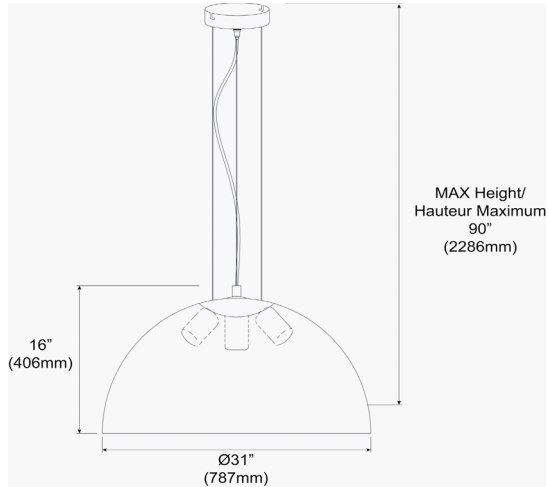

114-313P-WH - 3 Bulb Pendant, White Finish

3 Bulb Pendant, White Finish

Height	16"
Width/Length	31"
Depth	31"
Weight	7 lbs

Body Material	Metal
Finish/Color	White
Type of Finish	Painted

Light Qty	3
Light Base	E26
Light Max Watt	60
Light Inc	No

Dimmable	Dimmable
LED Compatible	LED Compatible
Total Wattage	180W

Second Material	Metal
Second Finish/Color	White
Second Type of Finish	Painted

Rated For	Damp Location
Voltage	120V

Approval	cUL or equivalent
Warranty	1 Year Limited
Install Position	Ceiling

Extension Length	72
-------------------------	----

Date:	Notes:
Fixture Type:	
Job Name:	

Lighting | LED | Shades | Custom Designs

www.dainolite.com | 1-888-564-1262 | dainolite@dainolite.com