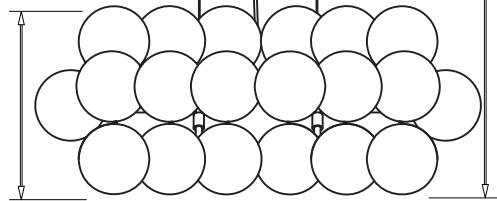

CMT-418HP

16.125"
(410mm)

41" (1040mm)

Top view
Vue de dessus

15.75"
(400mm)

11.8"
(300mm)

MAX Drop/
Goutte Maximum
81"
(2055mm)

Front view
Vue de face