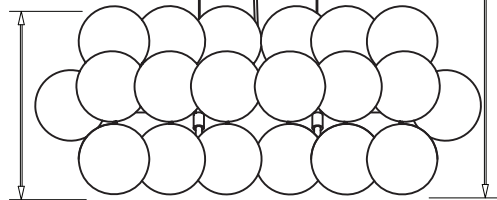

CMT-418HP

16.125"
(410mm)

41" (1040mm)

Top view
Vue de dessus

15.75"
(400mm)

11.8"
(300mm)

MAX Drop/
Goutte Maximum
81"
(2055mm)

Front view
Vue de face