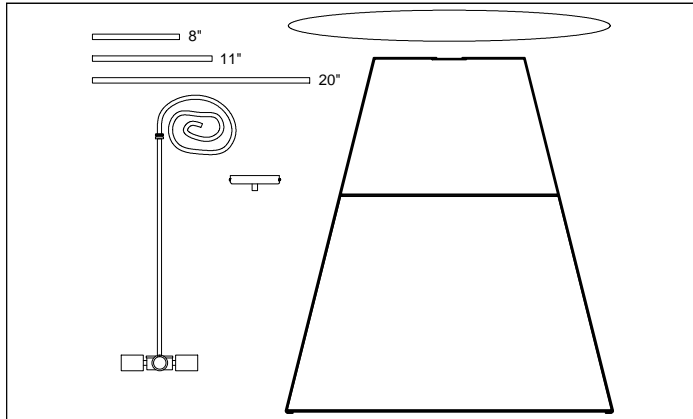

TRA-304P

①

③

Bulbs/ Ampoules:
4x Max 100W
E26 Base
(Not Included/
Non Inclus)