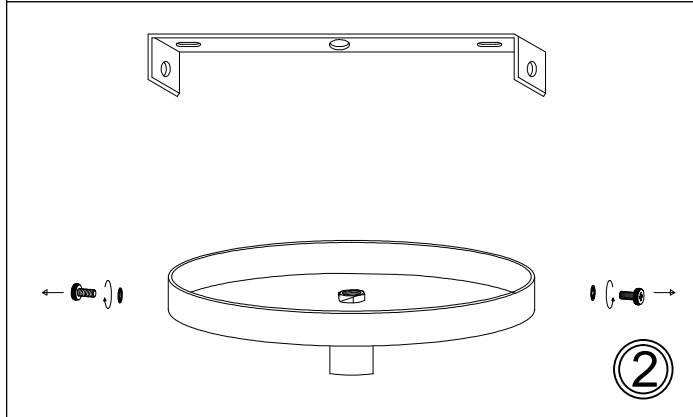

TRA-304P

①

③

Bulbs/ Ampoules:
4x Max 100W
E26 Base
(Not Included/
Non Inclus)