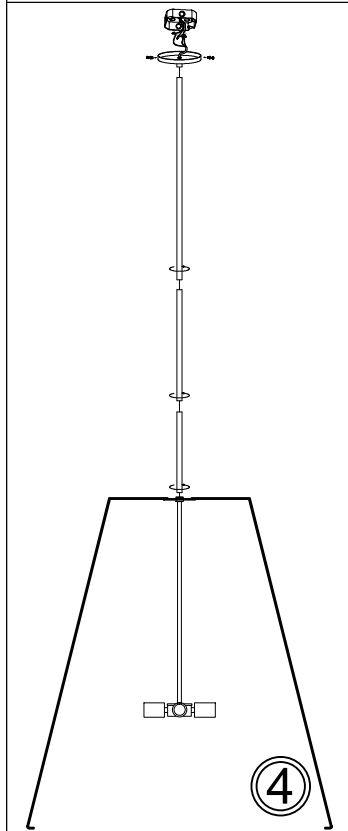

TRA-304P

①

③

Bulbs/ Ampoules:
4x Max 100W
E26 Base
(Not Included/
Non Inclus)