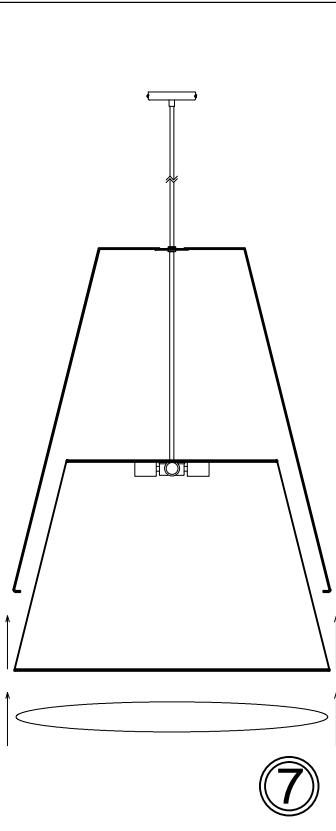

TRA-304P

①

③

Bulbs/ Ampoules:
4x Max 100W
E26 Base
(Not Included/
Non Inclus)