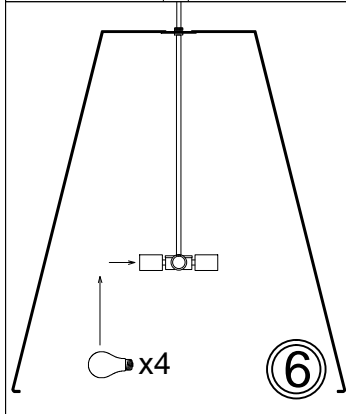

TRA-304P

①

③

Bulbs/ Ampoules:
4x Max 100W
E26 Base
(Not Included/
Non Inclus)