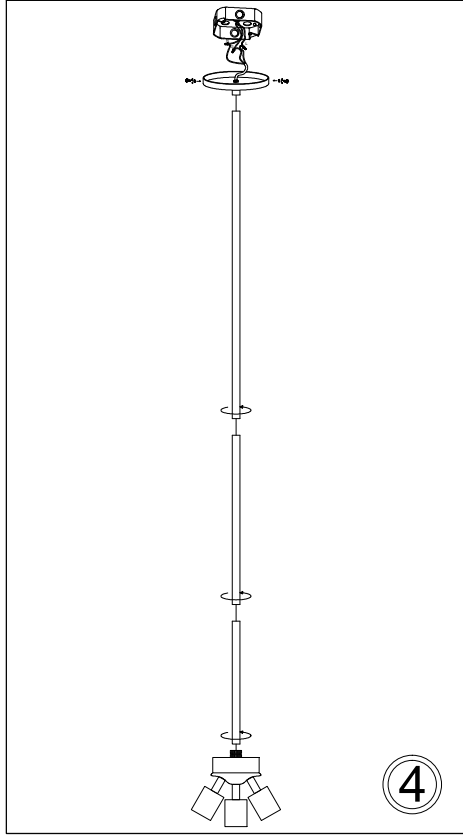

SAN244-PC

1

2

3

4

5

6

7

Bulbs/ Ampoules:
4x Max 100W
E26 Base
(Not Included/
Non Inclus)