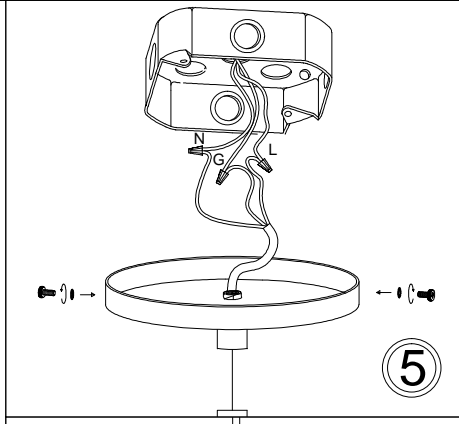

SAN244-PC

1

2

3

4

5

6

7

Bulbs/ Ampoules:
4x Max 100W
E26 Base
(Not Included/
Non Inclus)