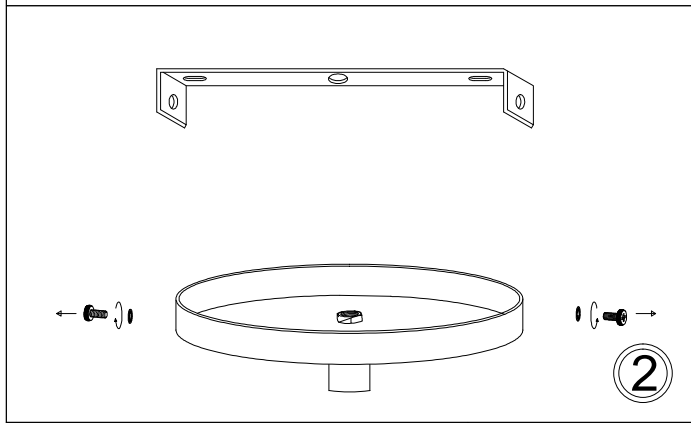

SAN244-PC

1

2

3

4

5

6

7

Bulbs/ Ampoules:
4x Max 100W
E26 Base
(Not Included/
Non Inclus)