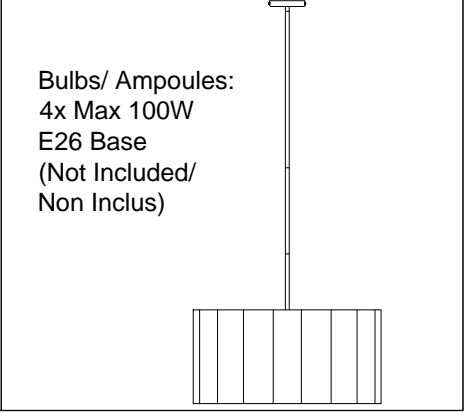

SAN244-PC

1

2

3

4

5

6

7

Bulbs/ Ampoules:
4x Max 100W
E26 Base
(Not Included/
Non Inclus)