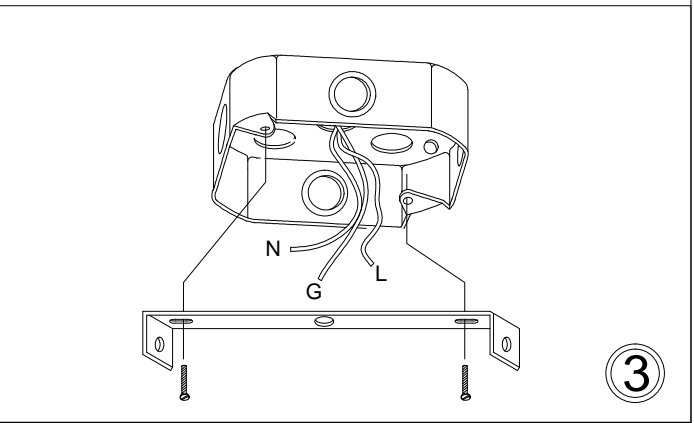

SAN244-PC

1

2

3

4

5

6

7

Bulbs/ Ampoules:
4x Max 100W
E26 Base
(Not Included/
Non Inclus)