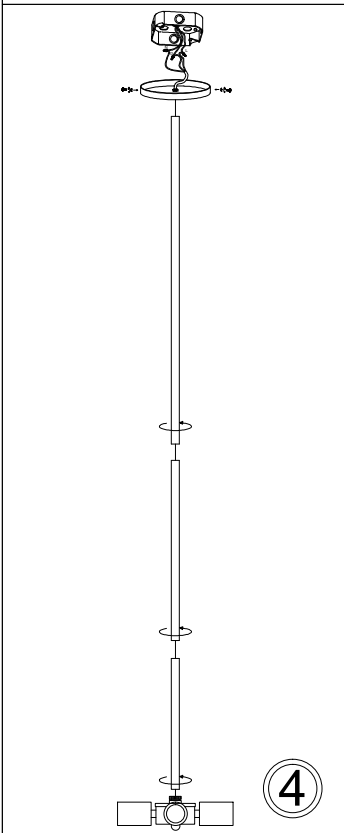

PNA-204P

1

2

3

4

5

6

7

Light bulb x4

8

Bulbs/ Ampoules:
4x Max 60W E26 Base
(Not Included/ Non Inclus)