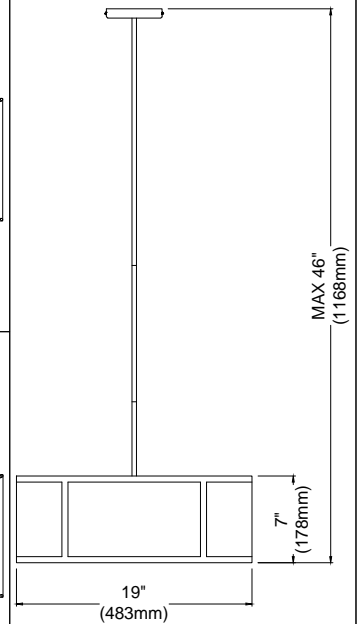

PNA-204P

1

2

3

4

5

6

7

Light bulb x4

8

Bulbs/ Ampoules:
4x Max 60W E26 Base
(Not Included/ Non Inclus)