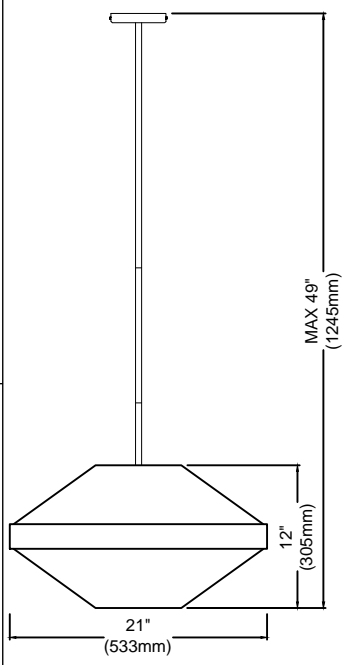

PIA-214P

①

②

③

④

⑤

⑥

⑦

⑧

Bulbs/ Ampoules:
4x Max 60W E26 Base
(Not Included/ Non Inclus)