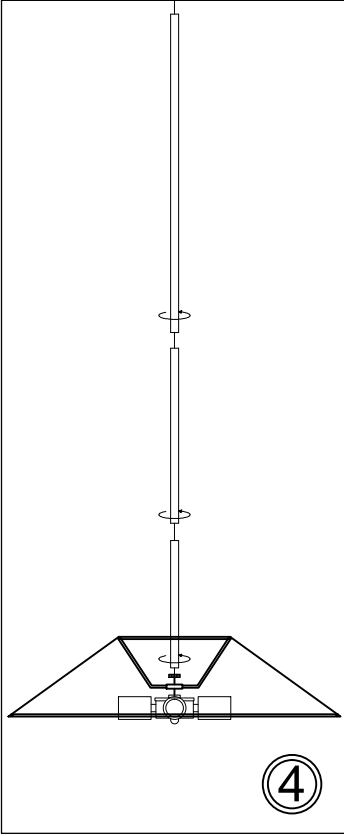

PIA-214P

①

②

③

④

⑤

⑥

⑦

⑧

Bulbs/ Ampoules:
4x Max 60W E26 Base
(Not Included/ Non Inclus)