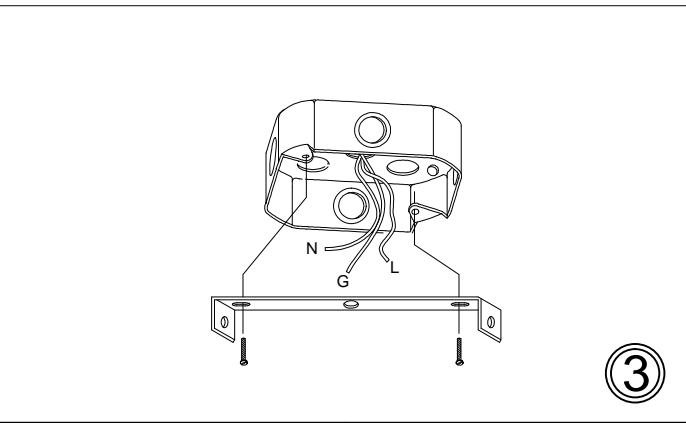

PIA-214P

①

②

③

④

⑤

⑥

⑦

⑧

Bulbs/ Ampoules:
4x Max 60W E26 Base
(Not Included/ Non Inclus)