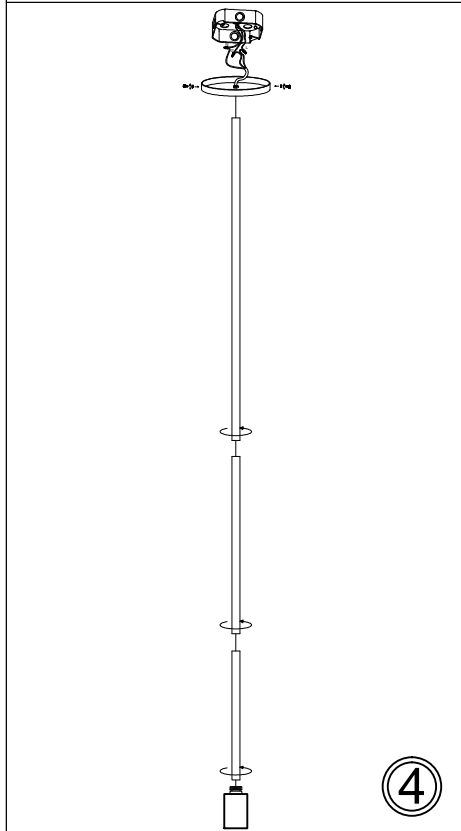

ODR-L

①

②

③

④

⑤

⑥

⑦

Bulbs/ Ampoules:
1x Max 100W
E26 Base
(Not Included/
Non Inclus)