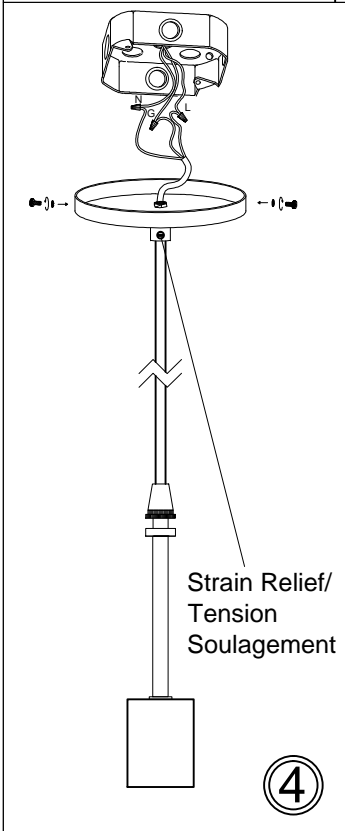

OD-XL

①

③

Strain Relief/
Tension
Soulagement

④

⑤

⑥

Bulb/ Ampoule:
1x Max 100W
Type-A or/ ou CFL
(Not Included/
Non Inclus)