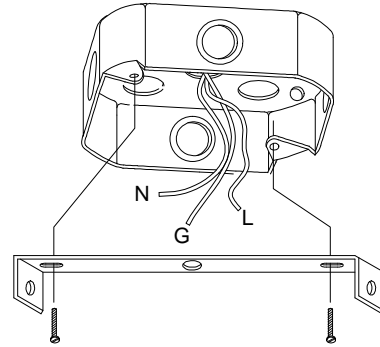

OD-XL

①

③

Strain Relief/
Tension
Soulagement

④

⑤

⑥

Bulb/ Ampoule:
1x Max 100W
Type-A or/ ou CFL
(Not Included/
Non Inclus)