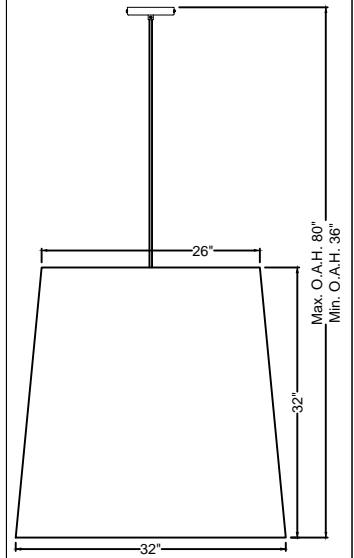

OD-XL

①

③

Strain Relief/
Tension
Soulagement

④

⑤

⑥

Bulb/ Ampoule:
1x Max 100W
Type-A or/ ou CFL
(Not Included/
Non Inclus)