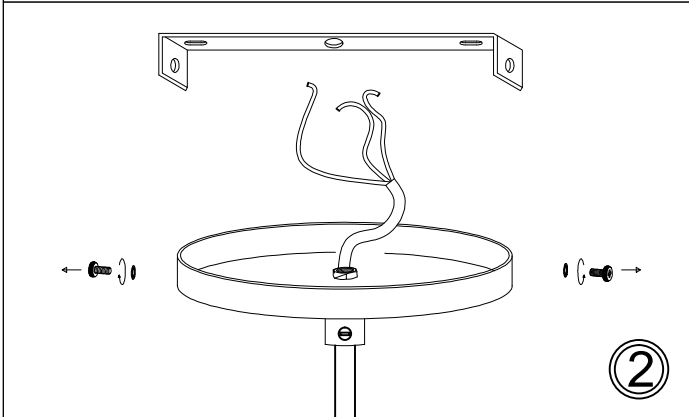

OD-XL

①

③

Strain Relief/
Tension
Soulagement

④

⑤

⑥

Bulb/ Ampoule:
1x Max 100W
Type-A or/ ou CFL
(Not Included/
Non Inclus)