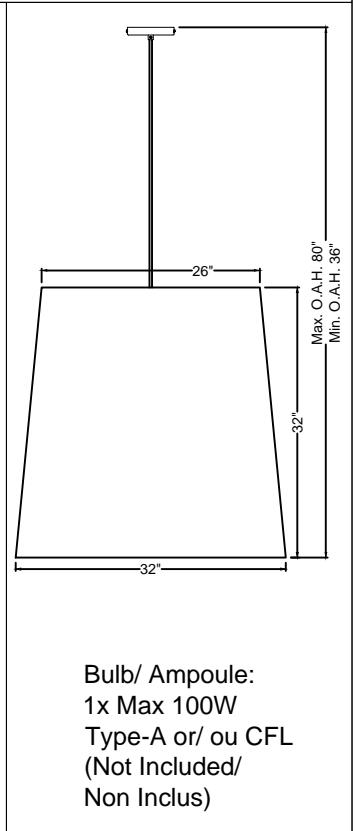

# OD-XL

①

③

Bulb/ Ampoule:  
1x Max 100W  
Type-A or/ ou CFL  
(Not Included/  
Non Inclus)