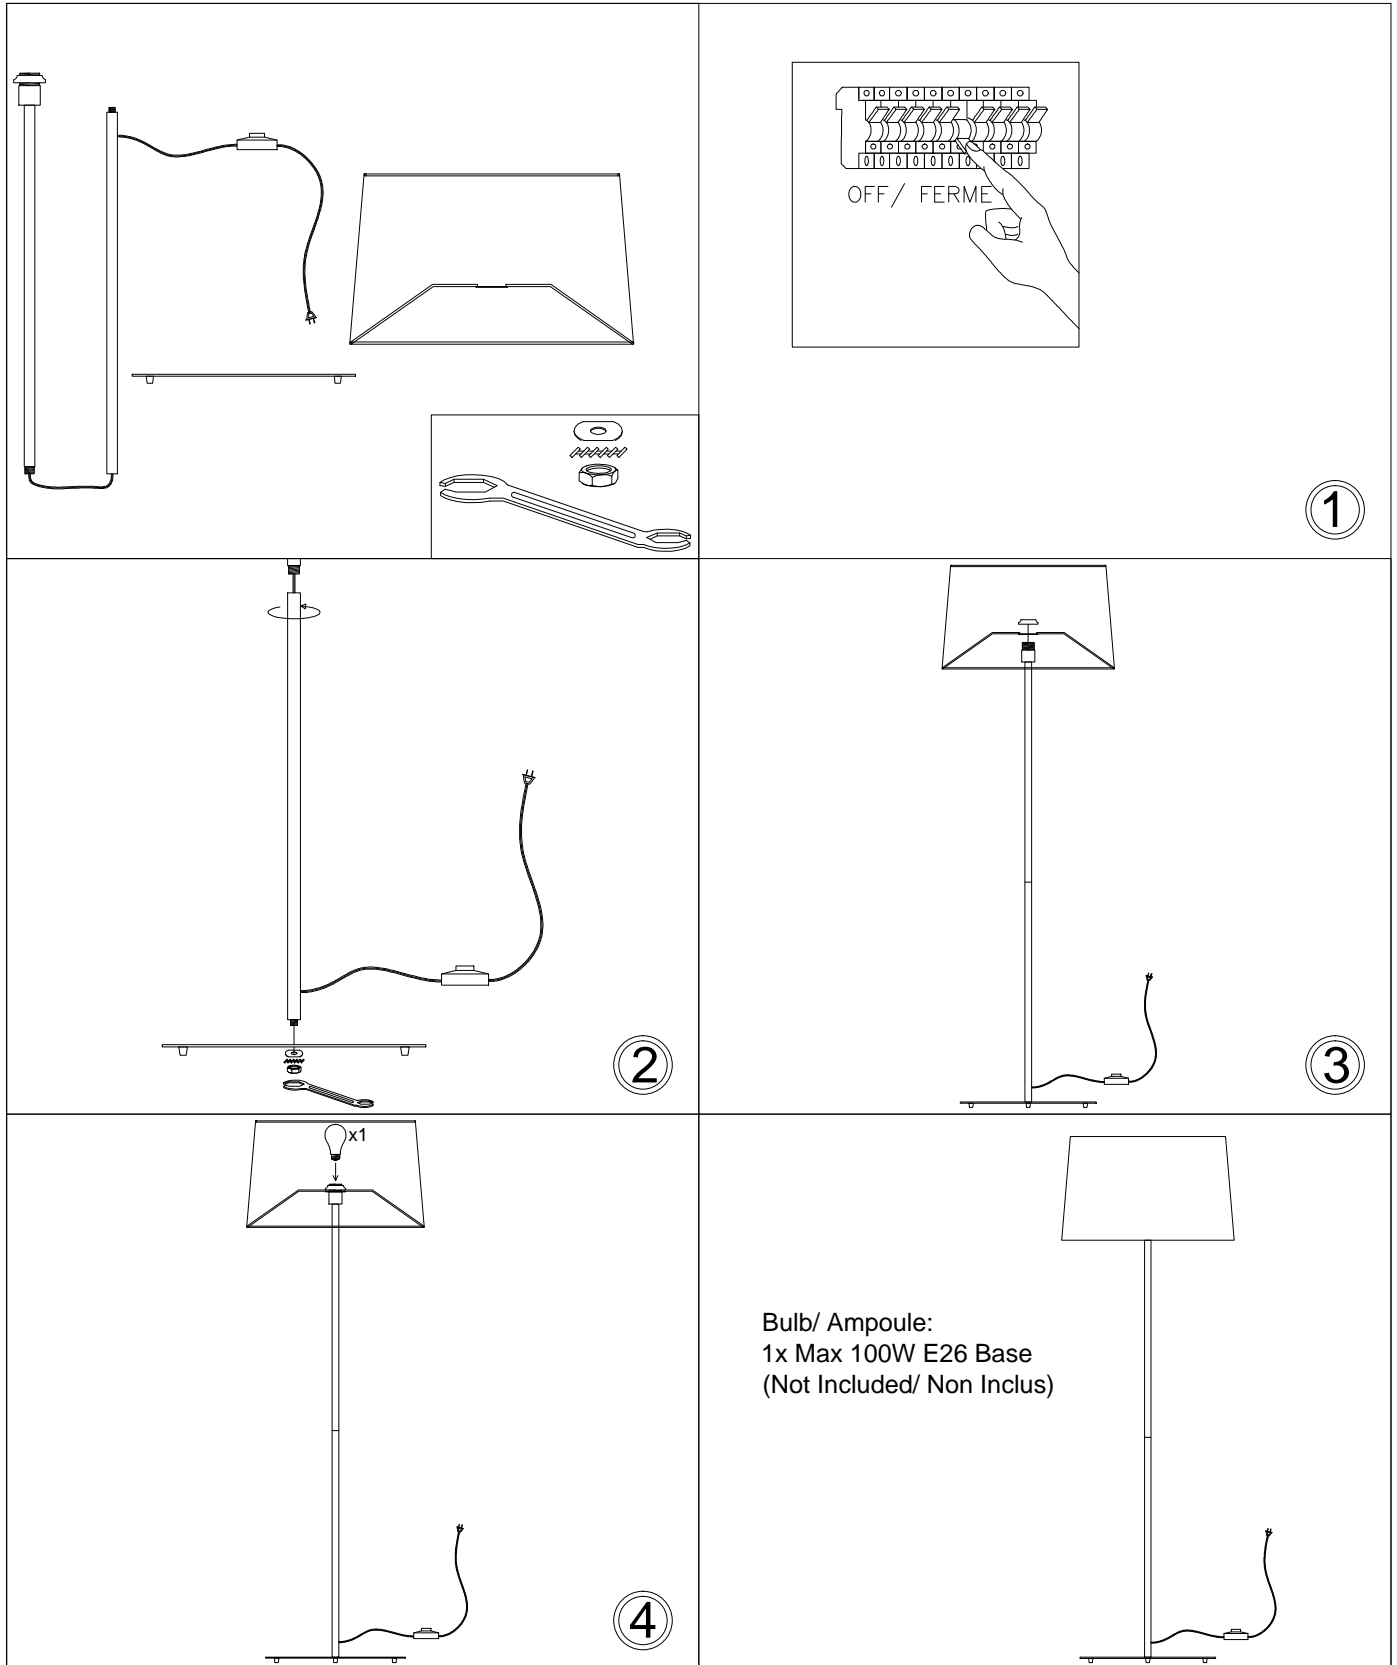

MM181F

Bulb/ Ampoule:
1x Max 100W E26 Base
(Not Included/ Non Inclus)