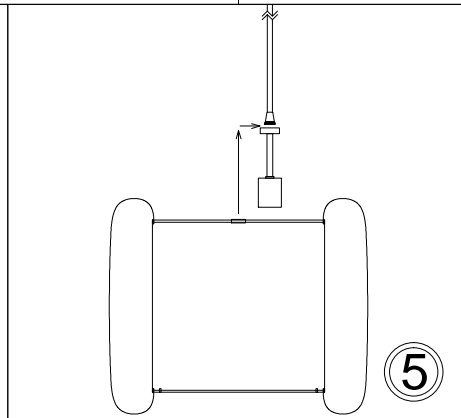

MIA-181P

1

3

Bulbs/ Ampoules:
1x Max 100W
E26 Base
(Not Included/
Non Inclus)