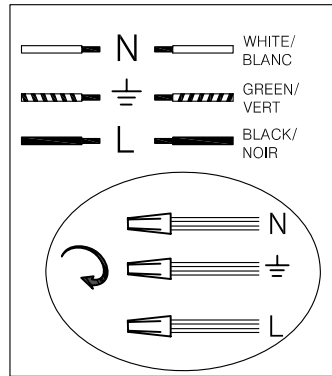

KAP-144P

①

| | | |
|---|---|------|
| A |  | 1PCS |
| B |  | 1PCS |
| C |  | 1PCS |
| D |  | 1PCS |

②

③

④

⑤

4*60W MAX E12
NOT INCLUDED/NON INCLUS
LED COMPATIBLE