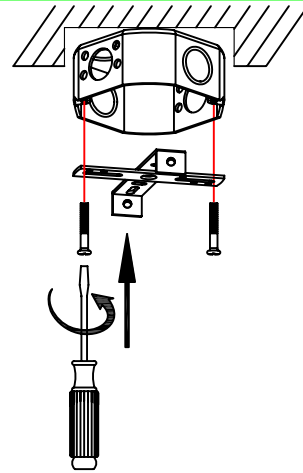

KAP-144P

①

| | | |
|---|---|------|
| A |  | 1PCS |
| B |  | 1PCS |
| C |  | 1PCS |
| D |  | 1PCS |

②

③

④

⑤

4*60W MAX E12
NOT INCLUDED/NON INCLUS
LED COMPATIBLE