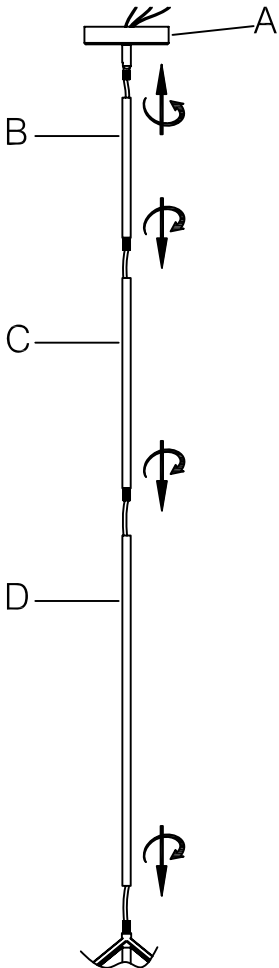

KAP-144P

①

| | | |
|---|---|------|
| A |  | 1PCS |
| B |  | 1PCS |
| C |  | 1PCS |
| D |  | 1PCS |

②

③

④

⑤

4*60W MAX E12
NOT INCLUDED/NON INCLUS
LED COMPATIBLE