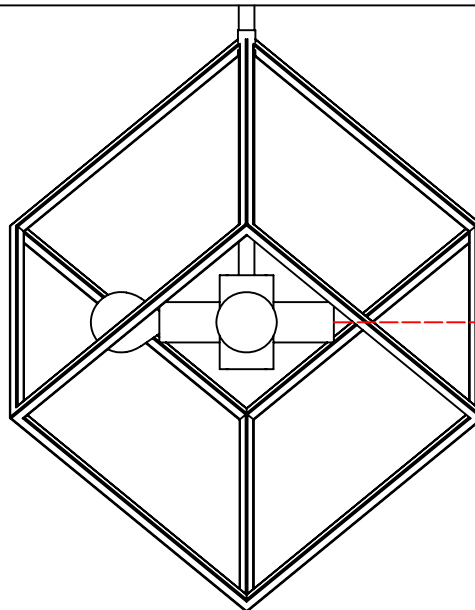

KAP-144P

①

| | | |
|---|---|------|
| A |  | 1PCS |
| B |  | 1PCS |
| C |  | 1PCS |
| D |  | 1PCS |

②

③

④

⑤

4*60W MAX E12
NOT INCLUDED/NON INCLUS
LED COMPATIBLE