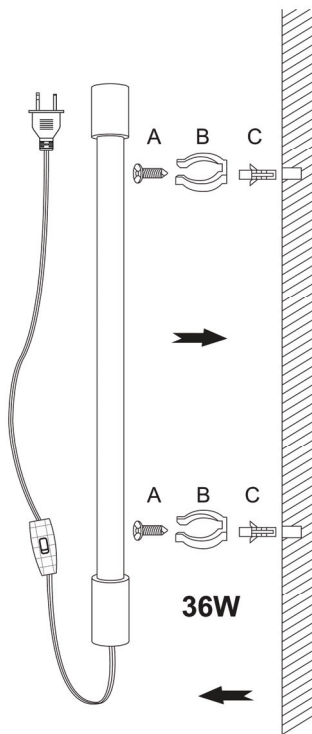

Available in these colours:

Black light
White
Yellow
Blue
Red
Kiwi
Orange
Pink

Disponible dans ces couleurs :

Lumière noire
Blanc
Jaune
Bleu
Rouge
Kiwi
Orange
Rose