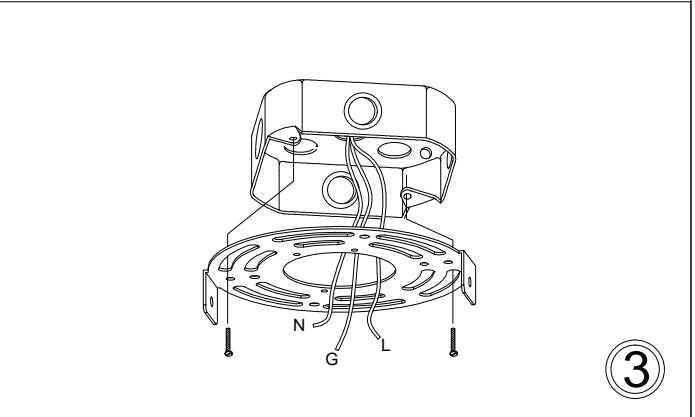

DAL-324C

1

3

5

6

7

8

9

Bulbs/ Ampoules:
4x Max 60W E26 Base
(Not included/ Non Inclus)