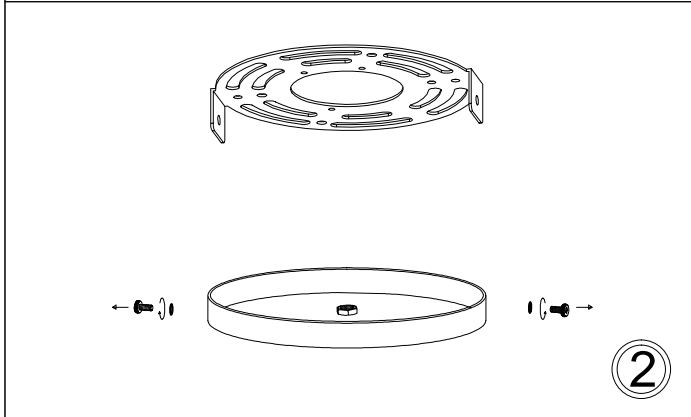

DAL-324C

1

3

5

6

7

8

9

Bulbs/ Ampoules:
4x Max 60W E26 Base
(Not included/ Non Inclus)