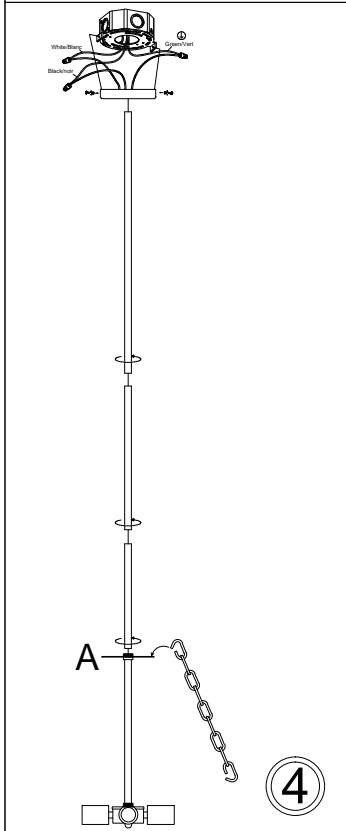

DAL-324C

1

3

5

6

7

8

9

Bulbs/ Ampoules:
4x Max 60W E26 Base
(Not included/ Non Inclus)