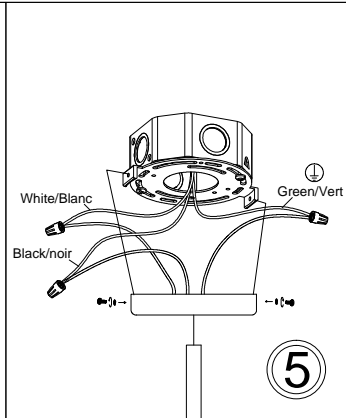

DAL-324C

1

3

5

6

7

8

9

Bulbs/ Ampoules:
4x Max 60W E26 Base
(Not included/ Non Inclus)